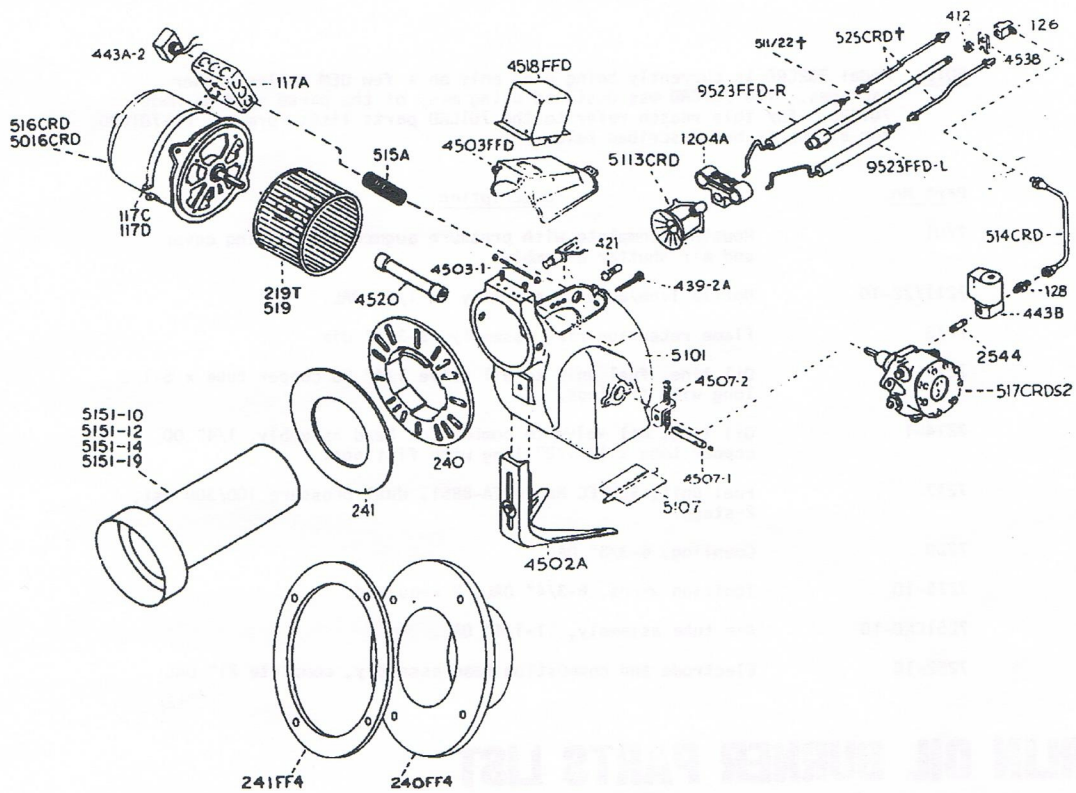

CARLIN OIL BURNER PARTS LIST

MODEL 601CRD—60 Hz, 3450 RPM

CARLIN OIL BURNER PARTS LIST

MODEL 701CRD—60-Hz, 3450 RPM

**TECHNICAL SERVICE
HOTLINE: 1-800-989-2275**

See Pages 51 & 52 for Pricing

Toll Free (800) 265-4484 Fax: (866) 406-2899 www.wardheating.com