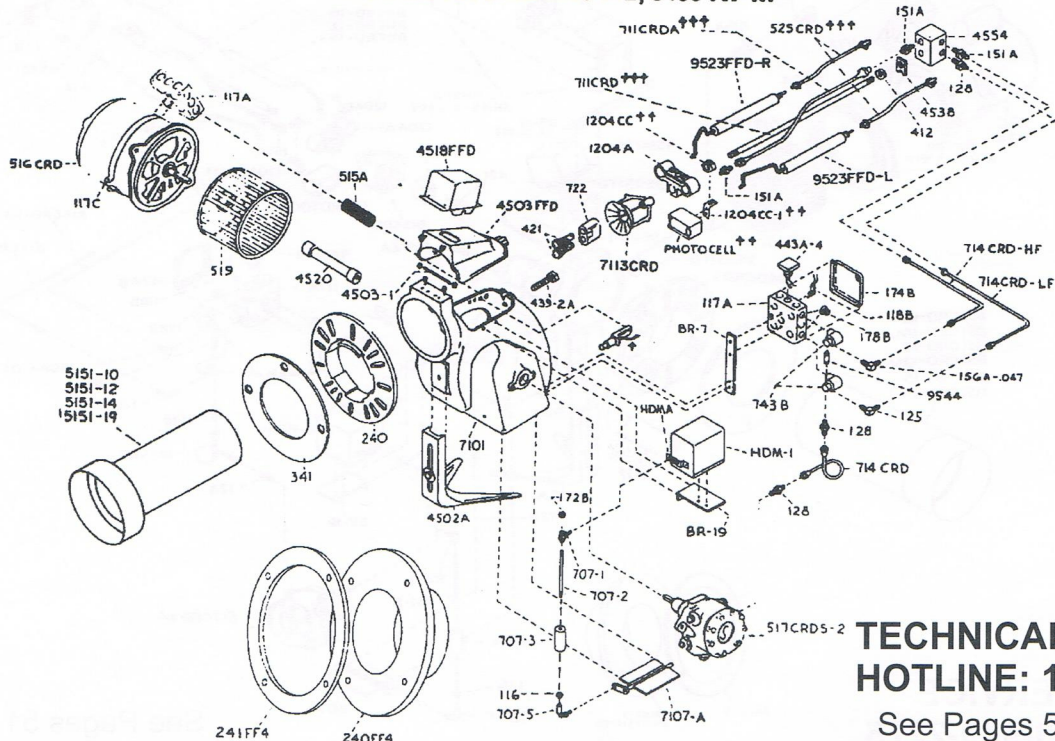

CARLIN OIL BURNER PARTS LIST

MODEL 601CRD—60 Hz, 3450 RPM

CARLIN OIL BURNER PARTS LIST

MODEL 701CRD—60-Hz, 3450 RPM

**TECHNICAL SERVICE
HOTLINE: 1-800-989-2275**

See Pages 51 & 52 for Pricing

Toll Free (800) 265-4484 Fax: (866) 406-2899 www.wardheating.com